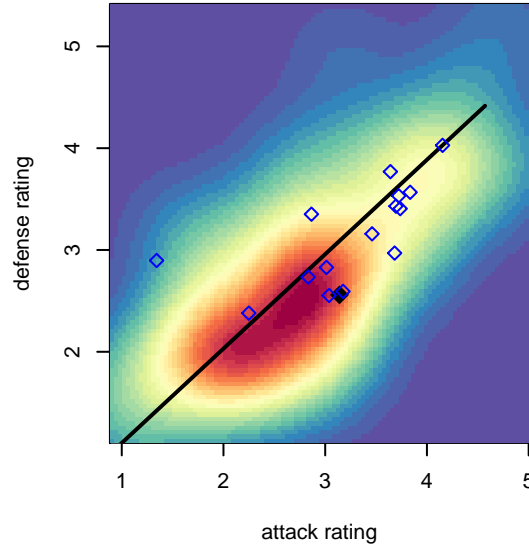

**attack and defense rating
relative to others at age
and all opponents in last 13 months**