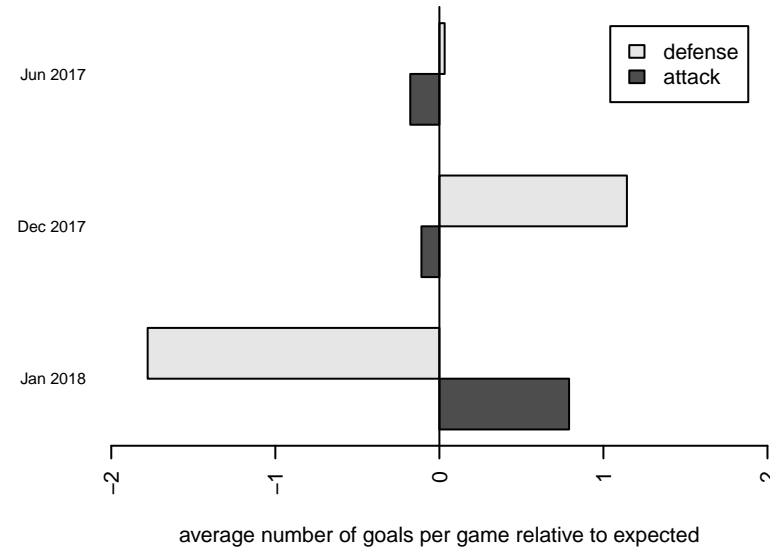

Performance relative to 13 month average