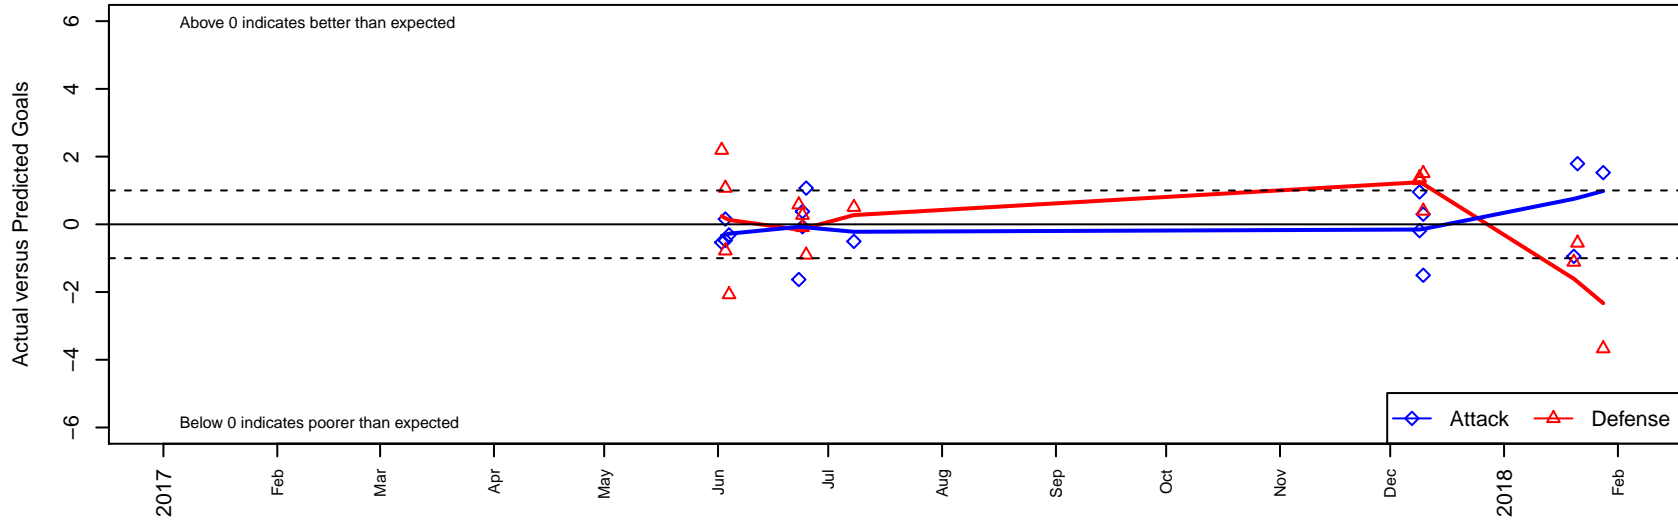

# PCU Red G00

Portland City United SC  
 Portland, OR  
 G00 total strength=1622  
 attack=23.11 defense=12.92  
 spr league = PTT Win G99 Premier

alt names used:  
 PORTLAND CITY UNITED SC PCU 00G  
 PORTLAND CITY UNITED SC PCU 00G (OR)

Venues played:  
 2017 Showcase of Champions U18 / 17  
 2017 Clash At the Border Super Gold/Silver  
 2017 PCU Summer Classic HS Silver  
 2017 Timbers Winter Showcase 2000 Showcas  
 2017 PTT Winter G99 Premier

**PCU Red G00**  
 Dots are actual minus expected GF (blue circles) and GA (red triangles).  
 Blue line is smoothed change in attack strength. Red is smoothed change in defense strength.

**attack and defense variance (black dot)  
relative to other teams  
and top 10 in region**