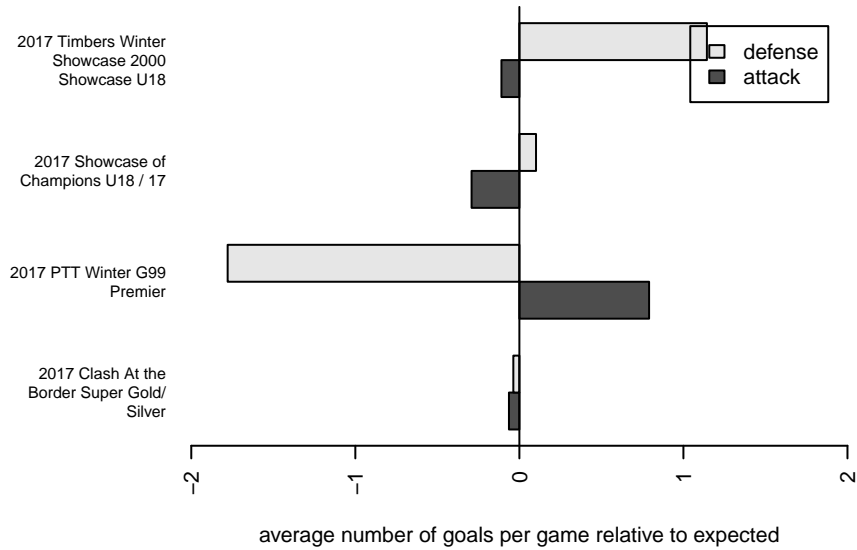

Performance relative to 13 month average