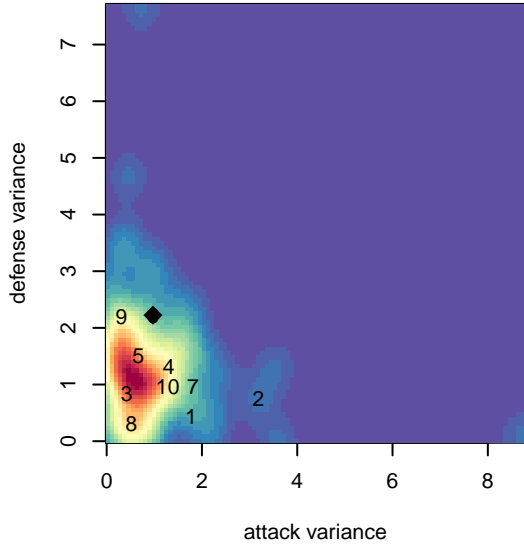

# PCU Red G00

Portland City United SC  
 Portland, OR  
 G00 total strength=1622  
 attack=23.11 defense=12.92  
 spr league = PTT Win G99 Premier

alt names used:  
 PORTLAND CITY UNITED SC PCU 00G  
 PORTLAND CITY UNITED SC PCU 00G (OR)

**PCU Red G00**  
 Dots are actual minus expected GF (blue circles) and GA (red triangles).  
 Blue line is smoothed change in attack strength. Red is smoothed change in defense strength.

**attack and defense variance (black dot)  
relative to other teams  
and top 10 in region**